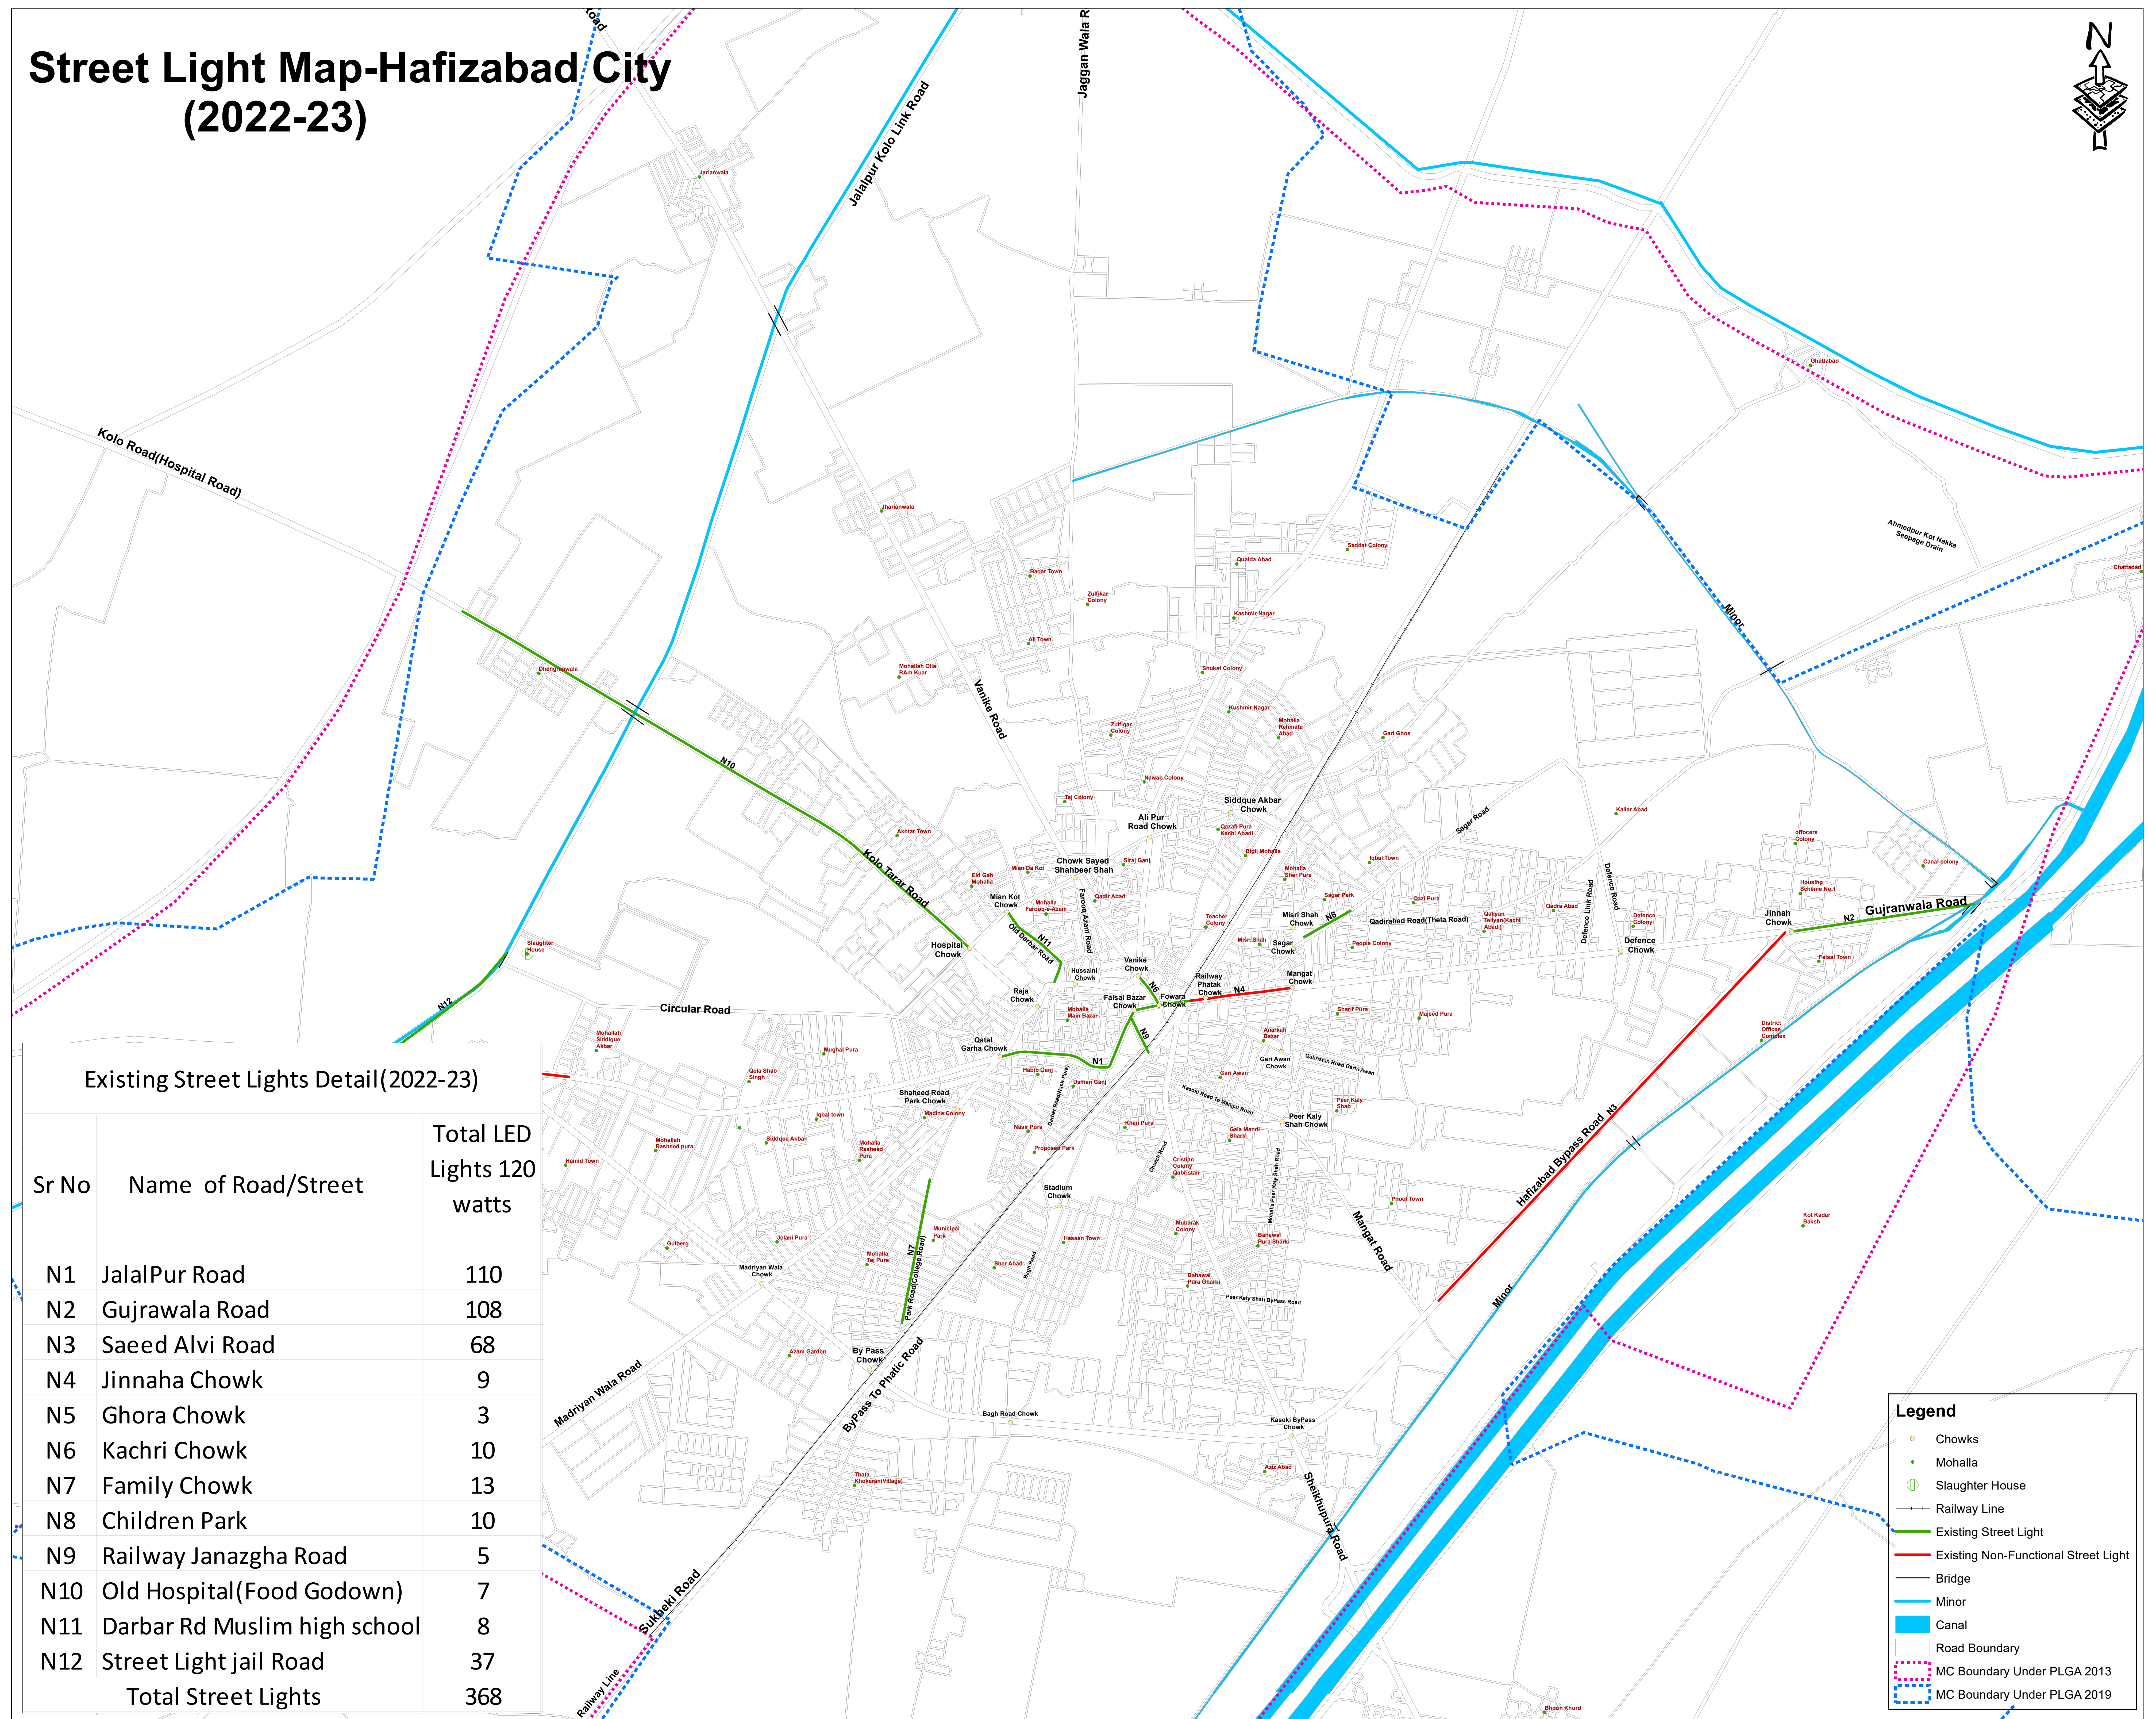

Street Light Map-Hafizabad City (2022-23)

Existing Street Lights Detail(2022-23)

Sr No	Name of Road/Street	Total LED Lights 120 watts
N1	JalalPur Road	110
N2	Gujrawala Road	108
N3	Saeed Alvi Road	68
N4	Jinnaha Chowk	9
N5	Ghora Chowk	3
N6	Kachri Chowk	10
N7	Family Chowk	13
N8	Children Park	10
N9	Railway Janazgha Road	5
N10	Old Hospital(Food Godown)	7
N11	Darbar Rd Muslim high school	8
N12	Street Light jail Road	37
Total Street Lights		368

Legend

- Chowks
- Mohalla
- ⊕ Slaughter House
- Railway Line
- Existing Street Light
- Existing Non-Functional Street Light
- Bridge
- Minor
- Canal
- Road Boundary
- ⋯ MC Boundary Under PLGA 2013
- ⋯ MC Boundary Under PLGA 2019