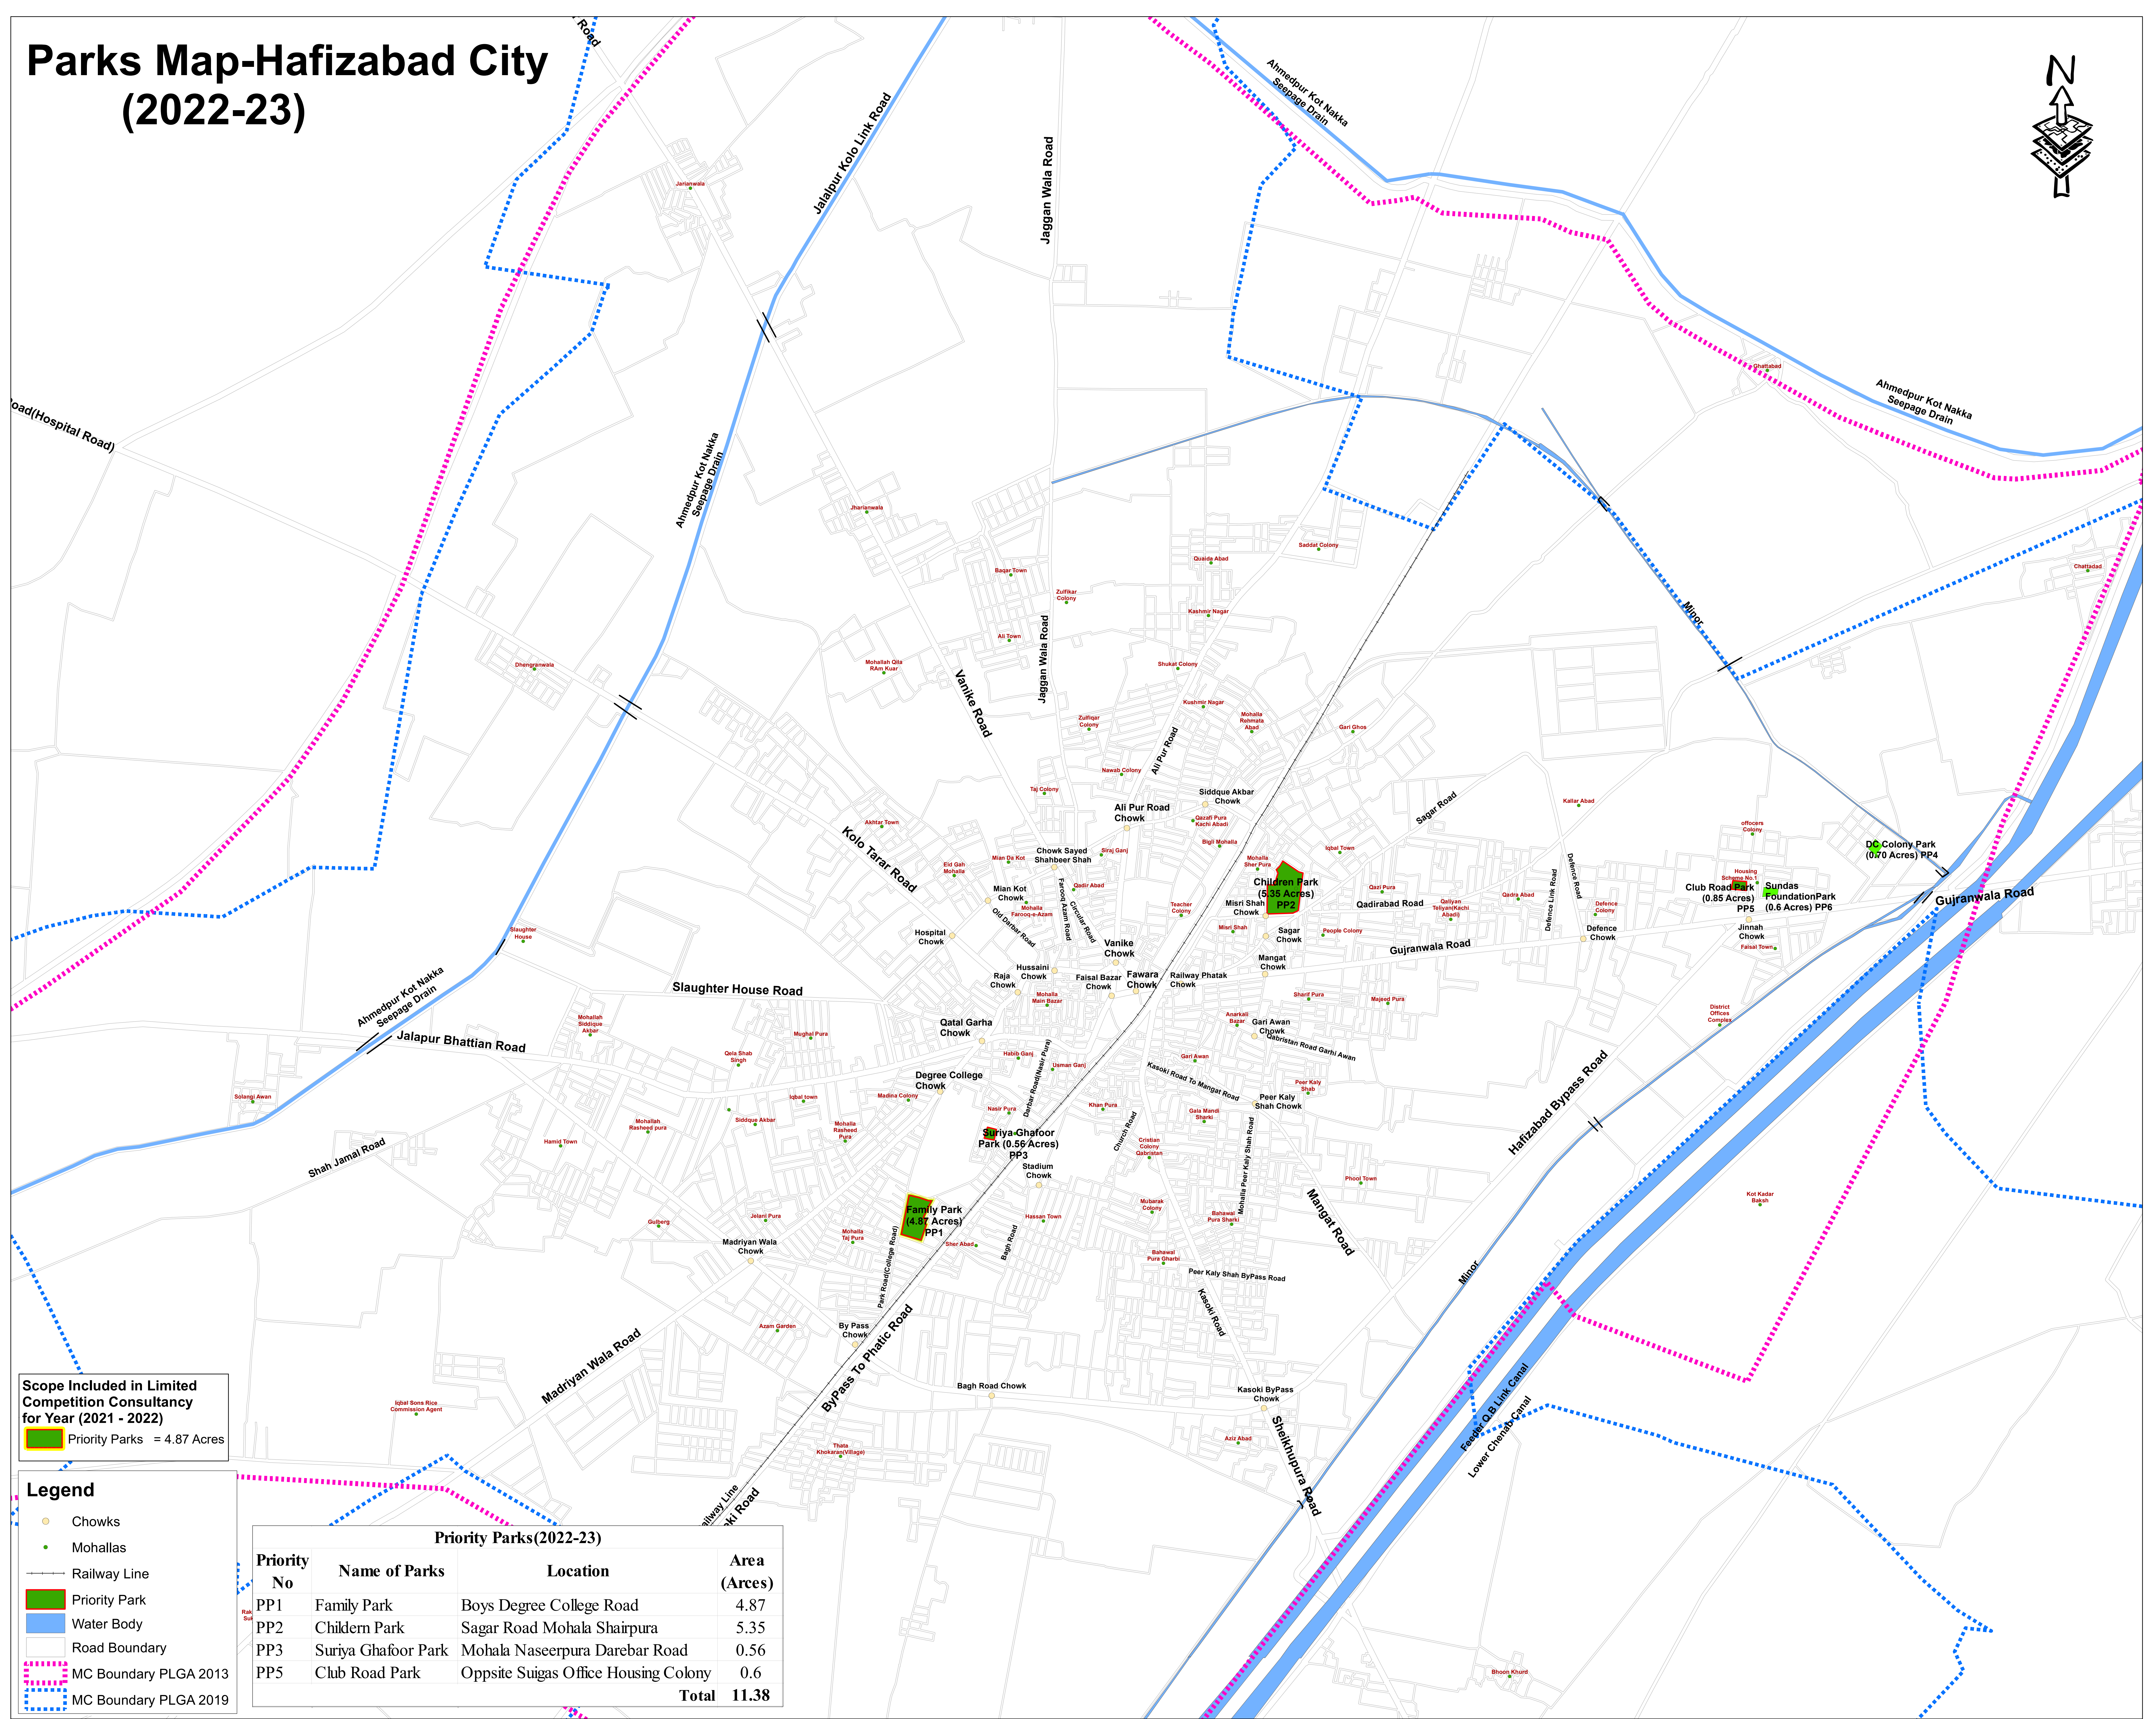

Parks Map-Hafizabad City (2022-23)

Scope Included in Limited Competition Consultancy for Year (2021 - 2022)
 Priority Parks = 4.87 Acres

- Legend**
- Chowks
 - Mohallas
 - Railway Line
 - Priority Park
 - Water Body
 - Road Boundary
 - MC Boundary PLGA 2013
 - MC Boundary PLGA 2019

Priority Parks(2022-23)			
Priority No	Name of Parks	Location	Area (Arces)
PP1	Family Park	Boys Degree College Road	4.87
PP2	Childern Park	Sagar Road Mohala Shairpura	5.35
PP3	Suriya Ghafoor Park	Mohala Naseerpura Darebar Road	0.56
PP5	Club Road Park	Oppsite Suigas Office Housing Colony	0.6
Total			11.38