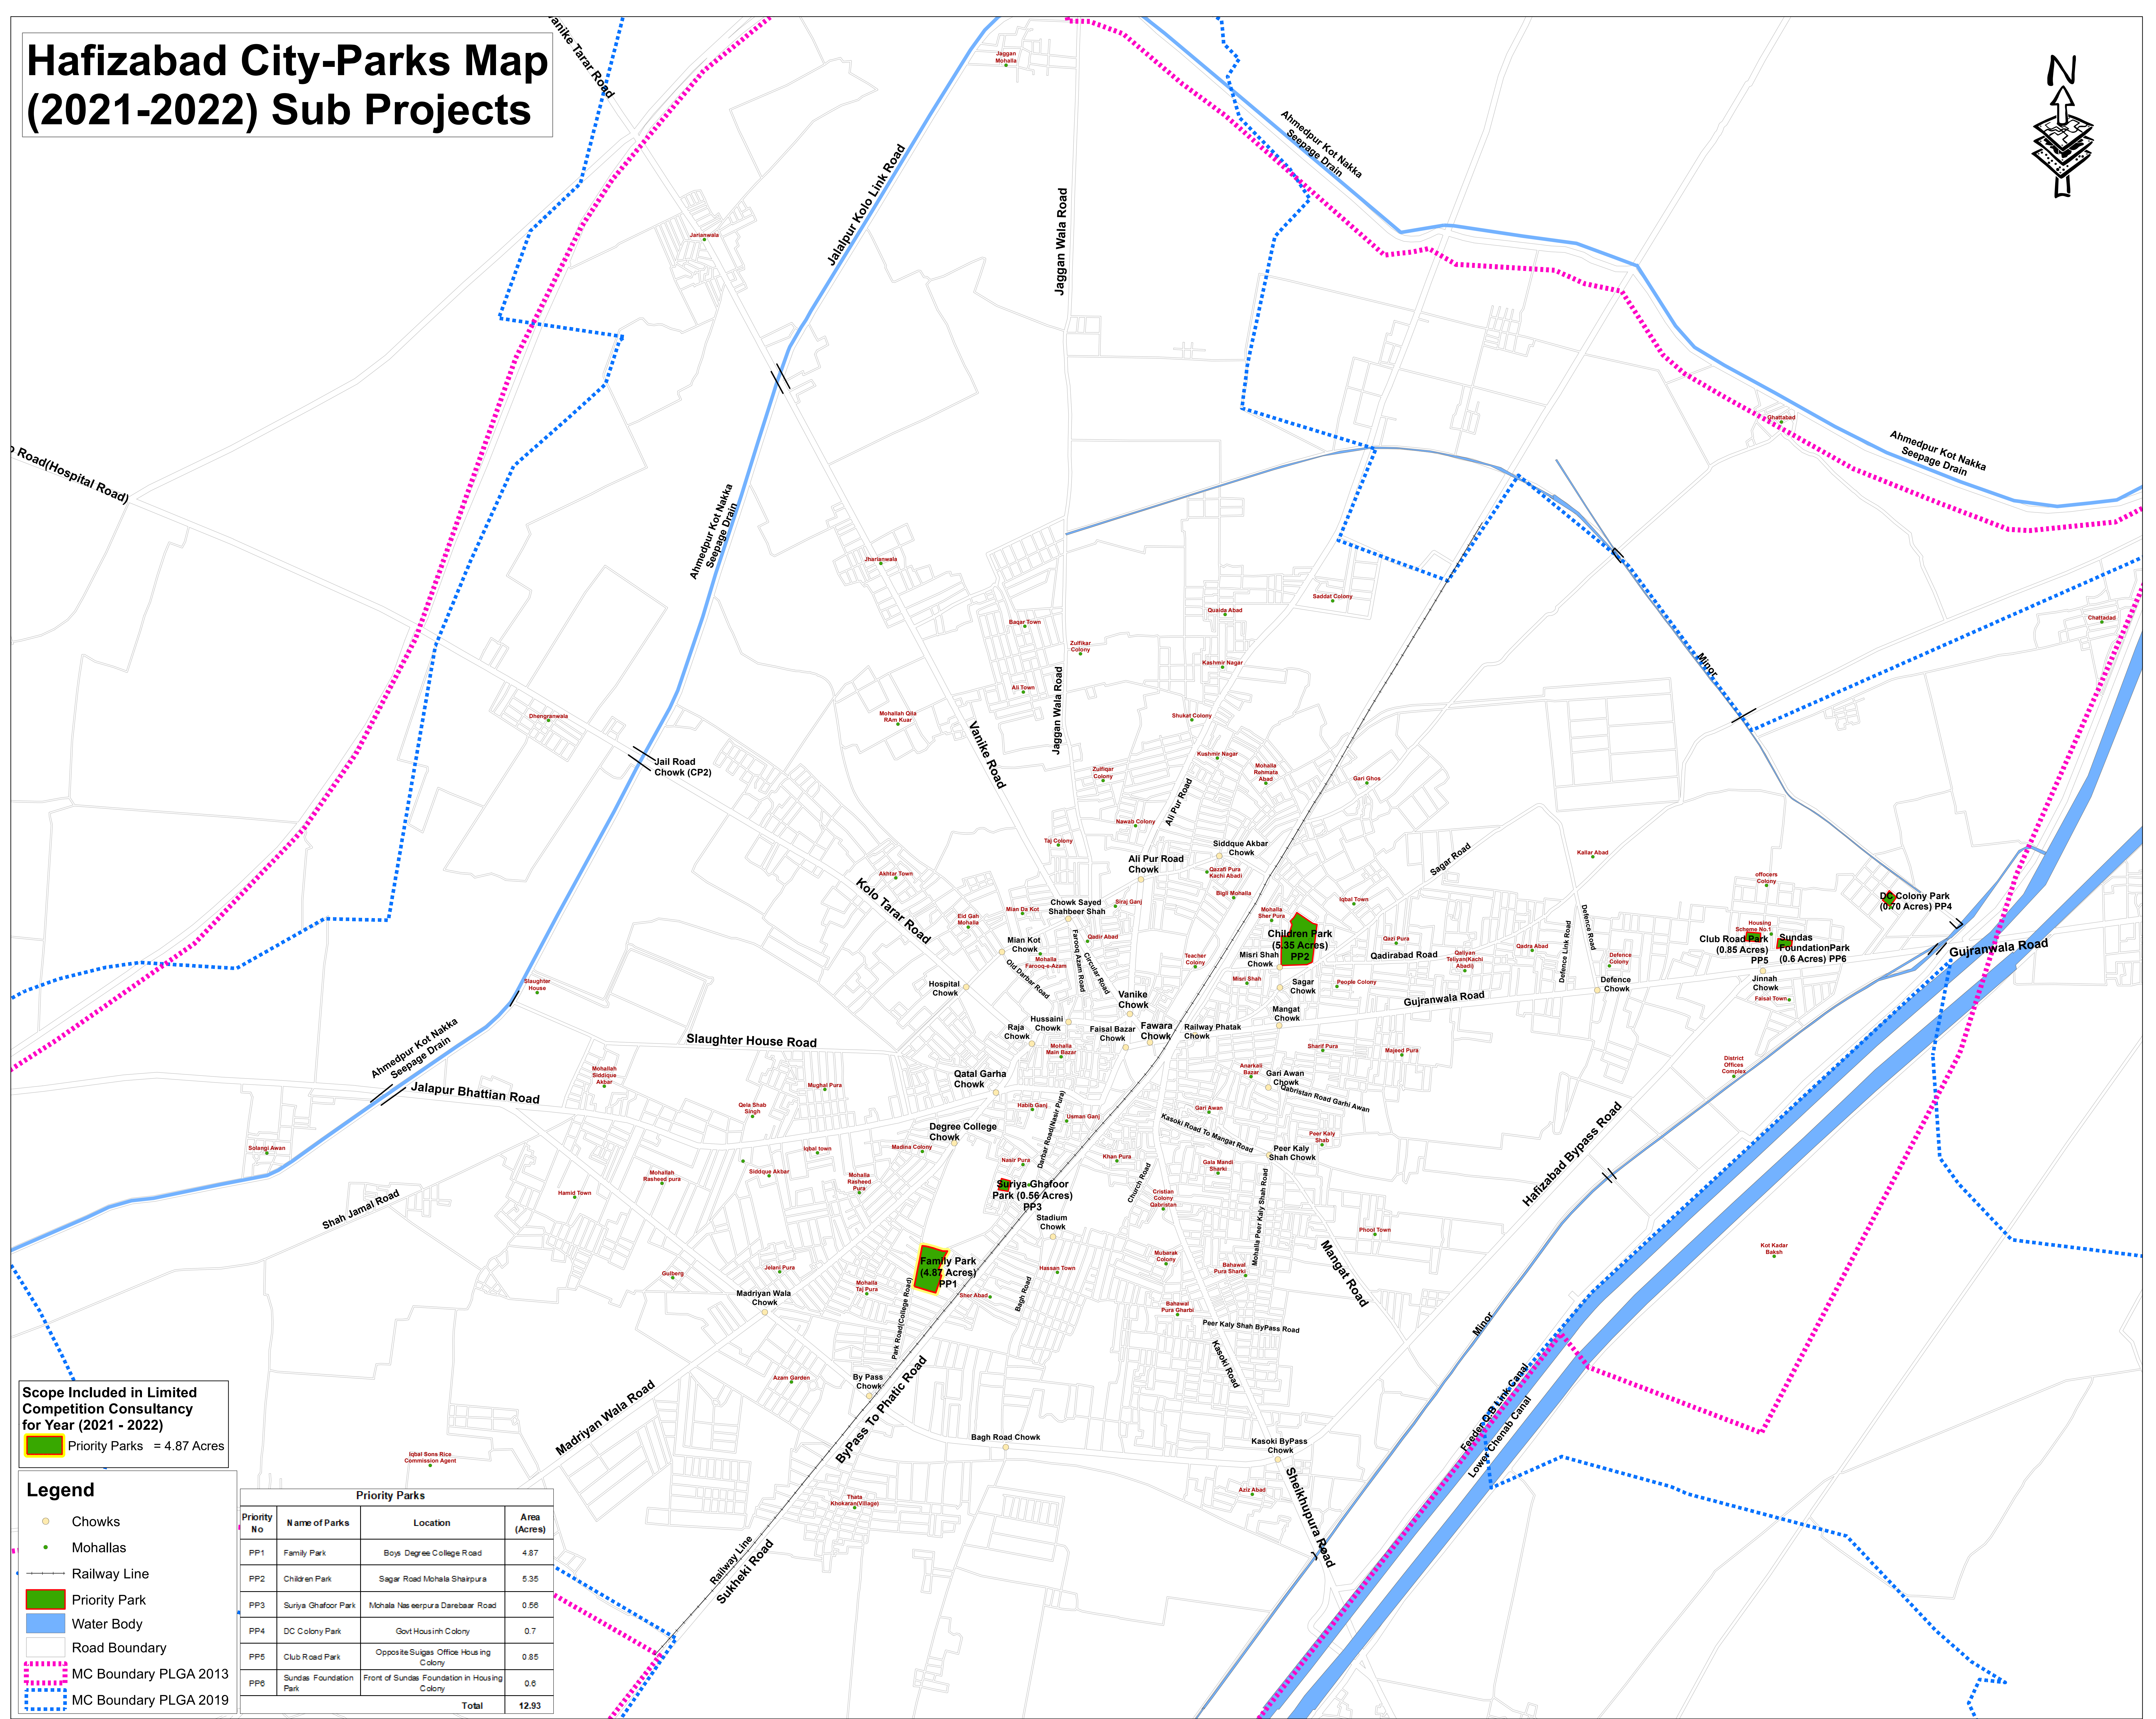

Hafizabad City-Parks Map (2021-2022) Sub Projects

Scope Included in Limited Competition Consultancy for Year (2021 - 2022)

Priority Parks = 4.87 Acres

- Legend**
- Chowks
 - Mohallas
 - Railway Line
 - Priority Park
 - Water Body
 - Road Boundary
 - MC Boundary PLGA 2013
 - MC Boundary PLGA 2019

Priority Parks			
Priority No	Name of Parks	Location	Area (Acres)
PP1	Family Park	Boys Degree College Road	4.87
PP2	Children Park	Sagar Road Mohala Shaikpura	5.35
PP3	Suriya Ghafoor Park	Mohala Naseerpura Darebaar Road	0.56
PP4	DC Colony Park	Govt Housing Colony	0.7
PP5	Club Road Park	Opposite Sulgas Office Housing Colony	0.85
PP6	Sundas Foundation Park	Front of Sundas Foundation in Housing Colony	0.6
Total			12.93

PUNJAB MUNICIPAL DEVELOPEMENT FUND COMPANY

PROJECT:
PUNJAB CITIES PROGRAM (PCP)

Map Code
0414060122
Map Version
1.3

DISCLAIMER:
SOURCES OF INFORMATION PRESENTED IN THIS MAP IS BASED ON DATA PROVIDED BY MC, PHED & OTHER SOURCES.

Scale:
1:9,000
0 150 300 600 Meters

Date
January 2022